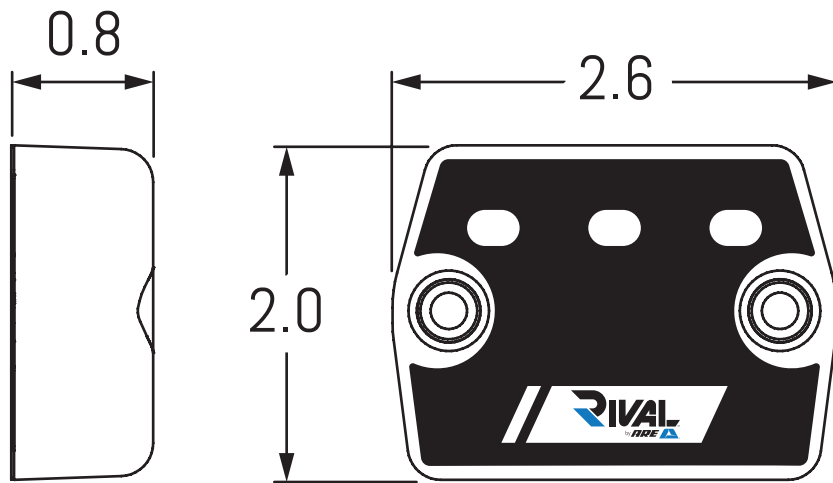

LED AUXILIARY LIGHT

FRONT FACING | 275 LUMENS

Part #	Description	Lumens	Operating Voltage
23705-80150	LED Auxiliary Light Front Facing	275	12Vdc

Specifications:

- Operating Voltage: 12Vdc
- Operating Current: 160mA @ 12Vdc
- Power Consumption: 1.9W @ 12Vdc
- Temperature Range: -40°C to +85°F
- IP Rating: IP69
- Weight: 1.8oz (52g)
- Connection: Delphi 2-Way (1204 7762)
- Housing: Clear Polycarbonate
- Mounting: 3M Double-Sided Adhesive Tape