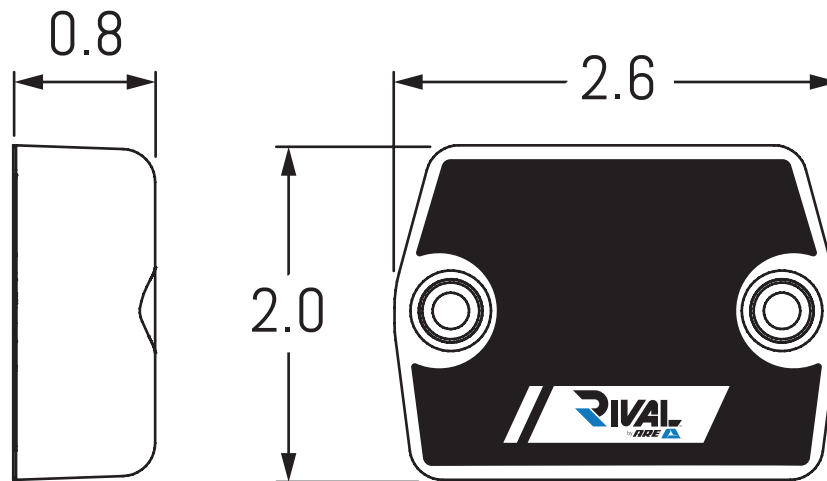

LED AUXILIARY LIGHT

DOWN FACING | 375 LUMENS

Part #	Description	Lumens	Operating Voltage
23705-80151	LED Auxiliary Light Down Facing	375	12Vdc

Specifications:

Operating Voltage:	12Vdc
Operating Current:	200mA @ 12Vdc
Power Consumption:	24W @ 12Vdc
Temperature Range:	-40°C to +85°F
IP Rating:	IP69
Weight:	1.8oz (52g)
Connection:	Delphi 2-Way (1204 7762)
Housing:	Clear Polycarbonate
Mounting:	3M Double-Sided Adhesive Tape