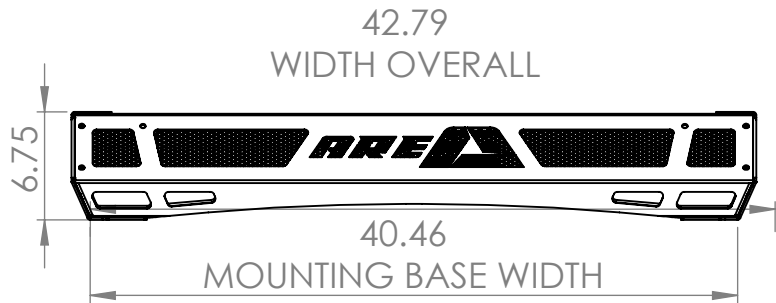

A.R.E. ASCEND ROOF BASKET DIMENSIONS

55.15
LENGTH OVERALL