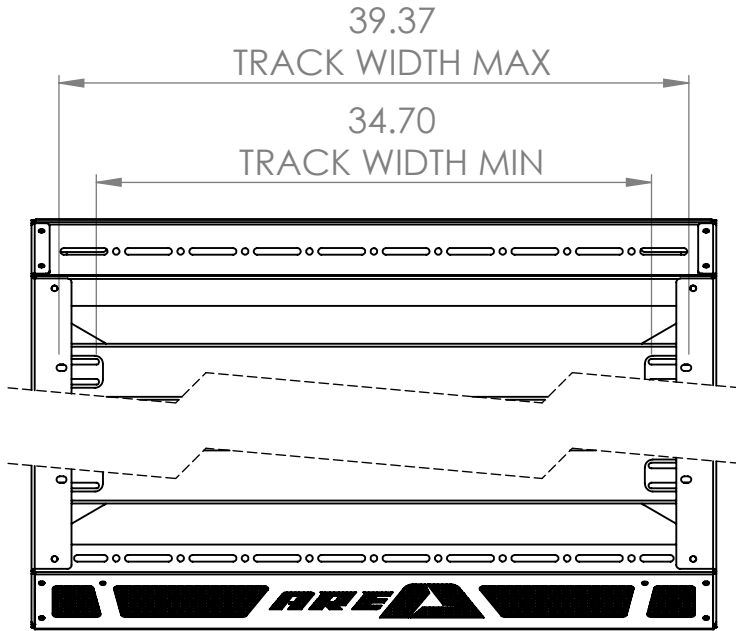

A.R.E. ASCEND ROOF BASKET DIMENSIONS

55.15
LENGTH OVERALL